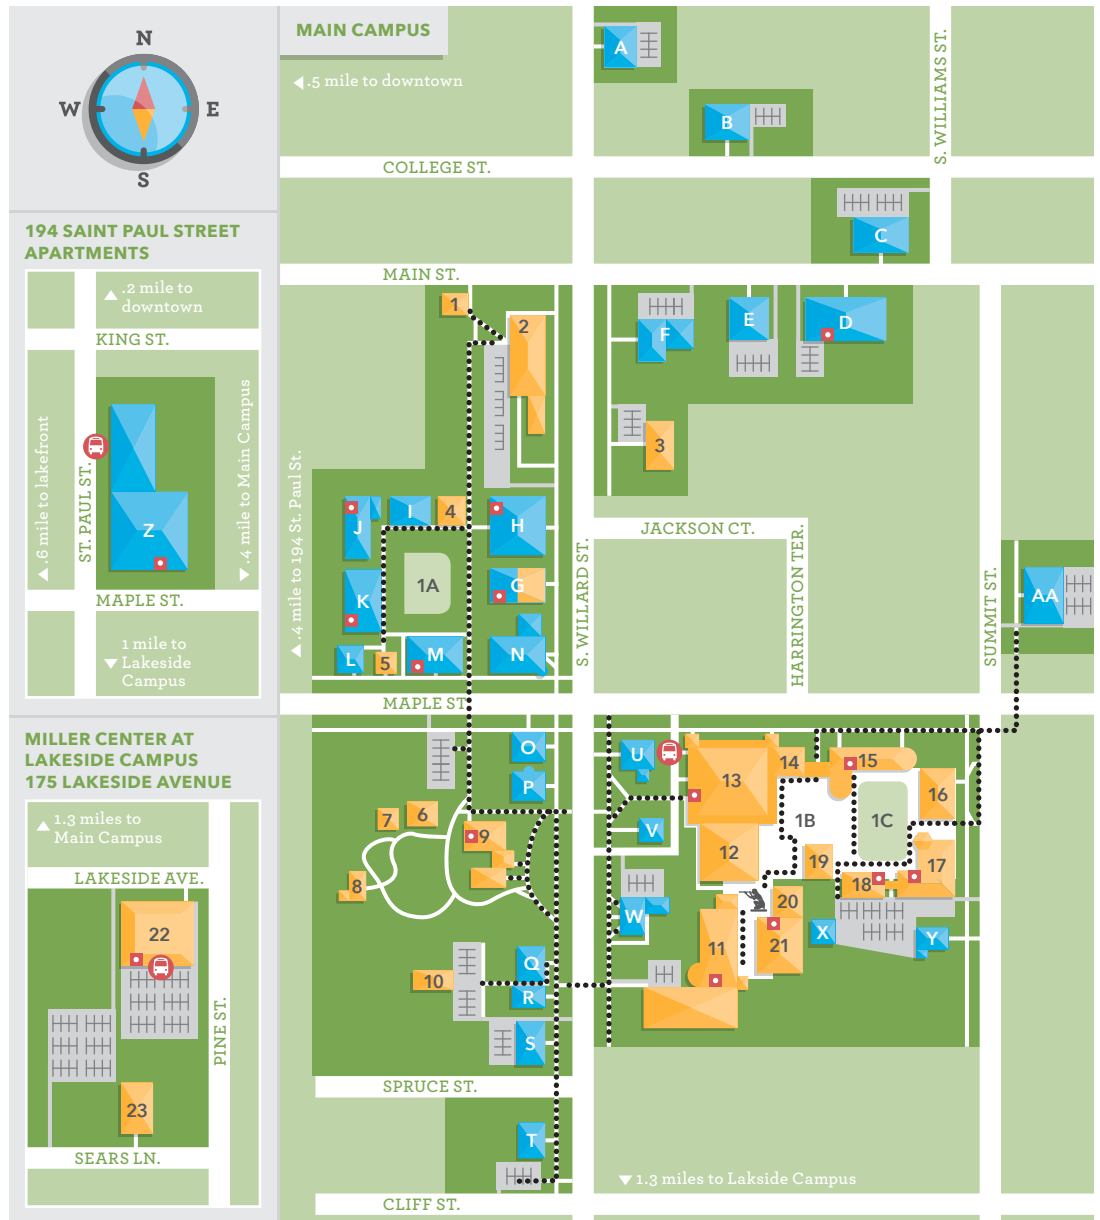

CHAMPLAIN COLLEGE

ACADEMIC BUILDINGS/FACILITIES

- 1 The Gallery
- 2 Skiff Hall & Skiff Annex
- 3 Durick Hall
- 4 Garden House
- 5 Coolidge House
- 6 West Hall
- 7 Caretaker's Cottage
- 8 Metz Studio Barn
- 9 Welcome & Admission Center at Roger H. Perry Hall
- 10 Rowell Annex
- 11 IDX Student Life Center
- 12 Alumni Auditorium
- 13 Center for Communication & Creative Media
- 14 Hauke Family Campus Center
- 15 S.D. Ireland Family Center for Global Business & Technology
- 16 Aiken Hall
- 17 Miller Information Commons
- 18 Foster Hall
- 19 Wick Hall
- 20 Freeman Hall
- 21 Joyce Learning Center
- 22 The Miller Center at Lakeside Campus
- 23 Physical Plant/Generator

RESIDENTIAL BUILDINGS

- A** North House
- B** Sanders Hall
- C** 396 Main Street
- D** Boardman Hall
- E** 371 Main Street
- F** 158 South Willard Street
- G** Whiting Hall/ Student Health Center
- H** Juniper Hall
- I** Adirondack Hall
- J** Lakeview Hall
- K** Butler Hall
- L** 308 Maple Street
- M** Valcour Hall
- N** McDonald Hall
- O** Hill Hall
- P** Lyman Hall
- Q** Rowell Hall
- R** Bankus Hall
- S** Jensen Hall
- T** South House
- U** Bader Hall
- V** Cushing Hall
- W** Pearl Hall
- X** Carriage House
- Y** Schillhammer Hall
- Z** 194 Saint Paul Street
- AA** Summit Hall

COMMON SPACES

- 1A** Finney Quad
- 1B** Rozendaal Courtyard
- 1C** Aiken Quad

Accessibility Legend

- Samuel de Champlain Statue
 - Parking Lots (Accessible)
 - Academic Buildings
 - Accessible Route
 - Residential Buildings
 - Elevators
 - Campus Shuttles
- Lakeside Campus is 1.3 miles Southwest from Main Campus

Map is not drawn to scale.

BURLINGTON MAP